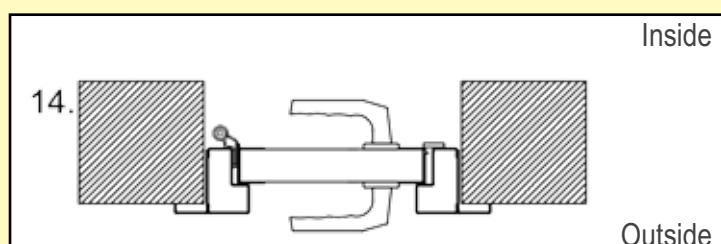

Side doors fitting and opening option