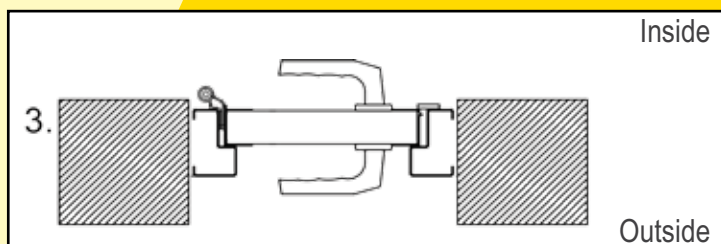

Side doors fitting and opening option