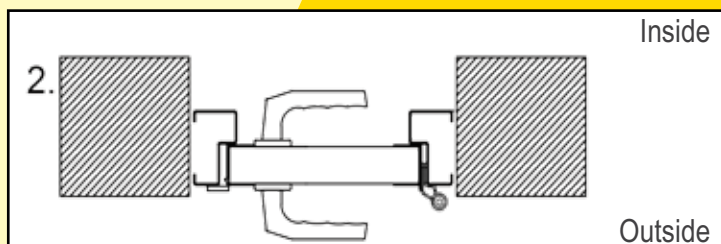

Side doors fitting and opening option