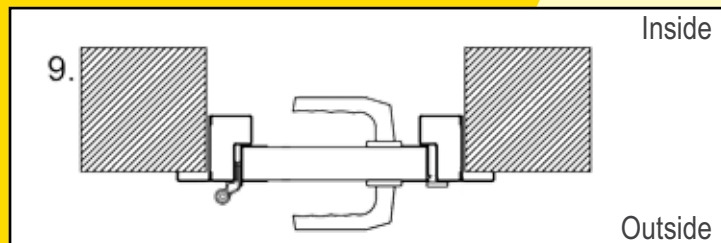

Side doors fitting and opening option