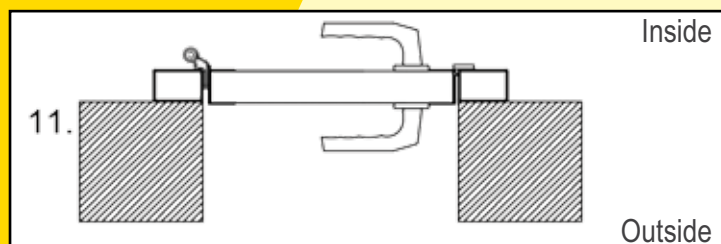

Side doors fitting and opening option