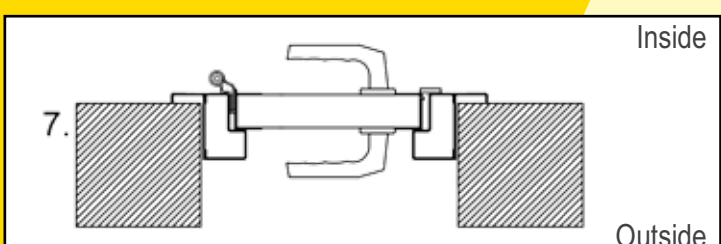

Side doors fitting and opening option