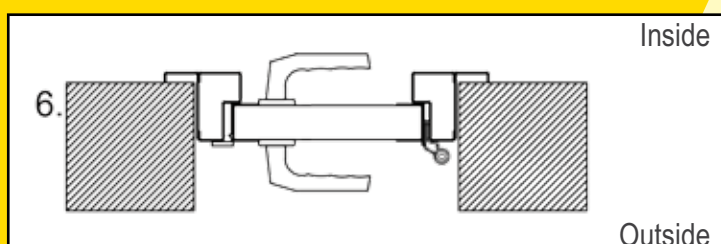

Side doors fitting and opening option