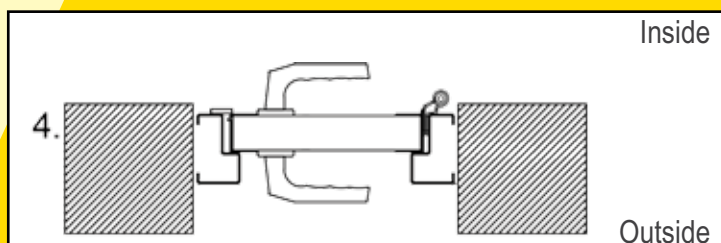

Side doors fitting and opening option