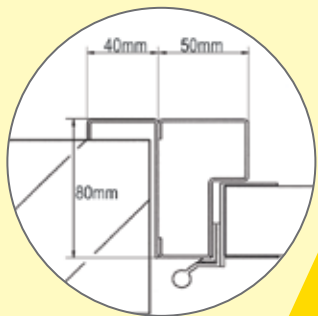

# 3 point lock

Frame dimensions

Door stays

Side doors threshold

Anti-panic lock

Standard handle colour - silver  
Black and white - on request

outside

inside