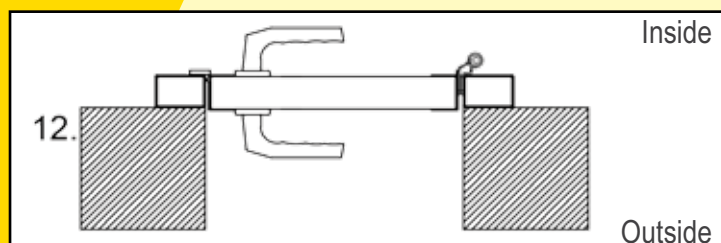

Side doors fitting and opening option