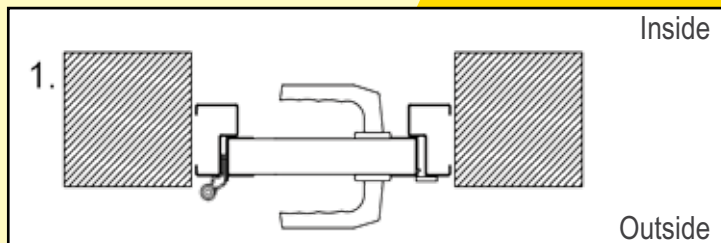

Side doors fitting and opening option