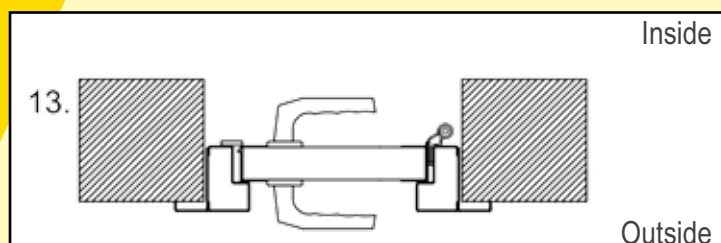

Side doors fitting and opening option