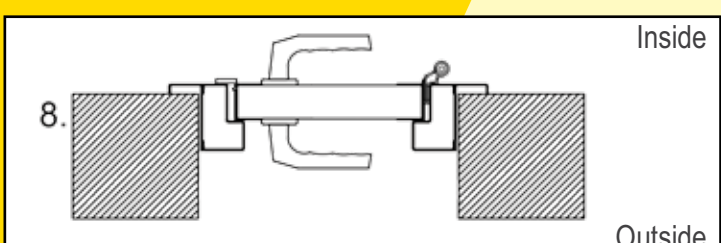

Side doors fitting and opening option