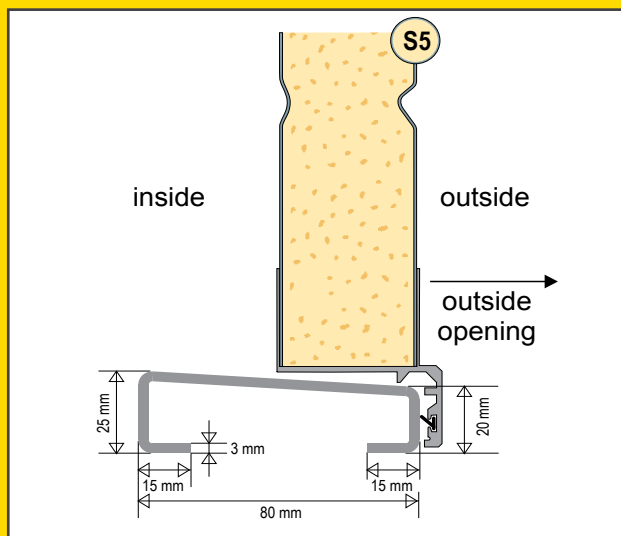

### *Match the style*

Ryterna offers side doors to match any model of it's sectional garage doors or industrial doors.

Ryterna side doors made of PU insulated 40 mm thick sectional door panels surrounded with aluminium profiles, and all-round rubber seals. Side door panels and windows are aligned with sectional door panels or windows.

# Side doors fitting and opening option

Frame mouldings

with moulding

without moulding

# 3 point lock

Frame dimensions

Door stays

Side doors threshold

Anti-panic lock

Standard handle colour - silver  
Black and white - on request

outside

inside