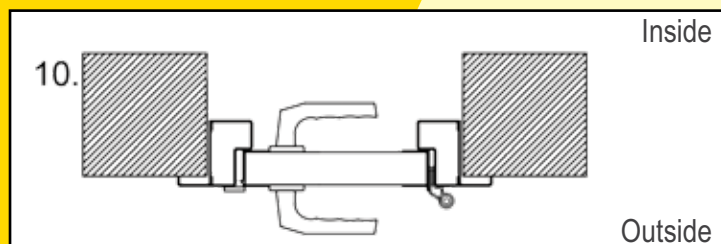

Side doors fitting and opening option