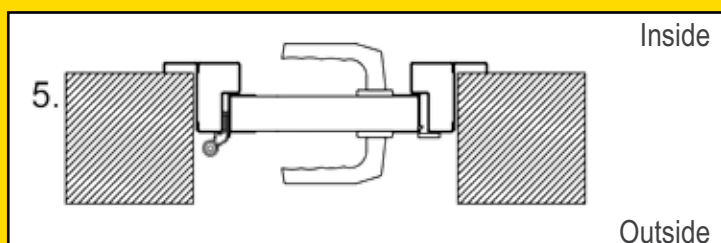

Side doors fitting and opening option