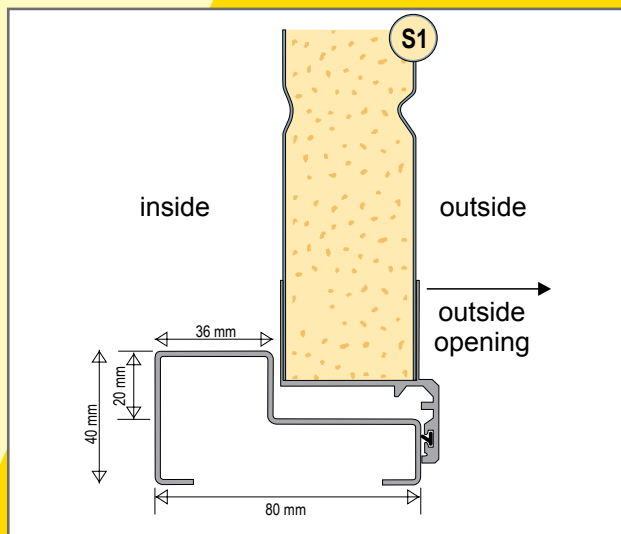

# Side doors fitting and opening option

Frame mouldings

with moulding

without moulding

# 3 point lock

Frame dimensions

Door stays

Side doors threshold

Anti-panic lock

Standard handle colour - silver  
Black and white - on request

outside

inside